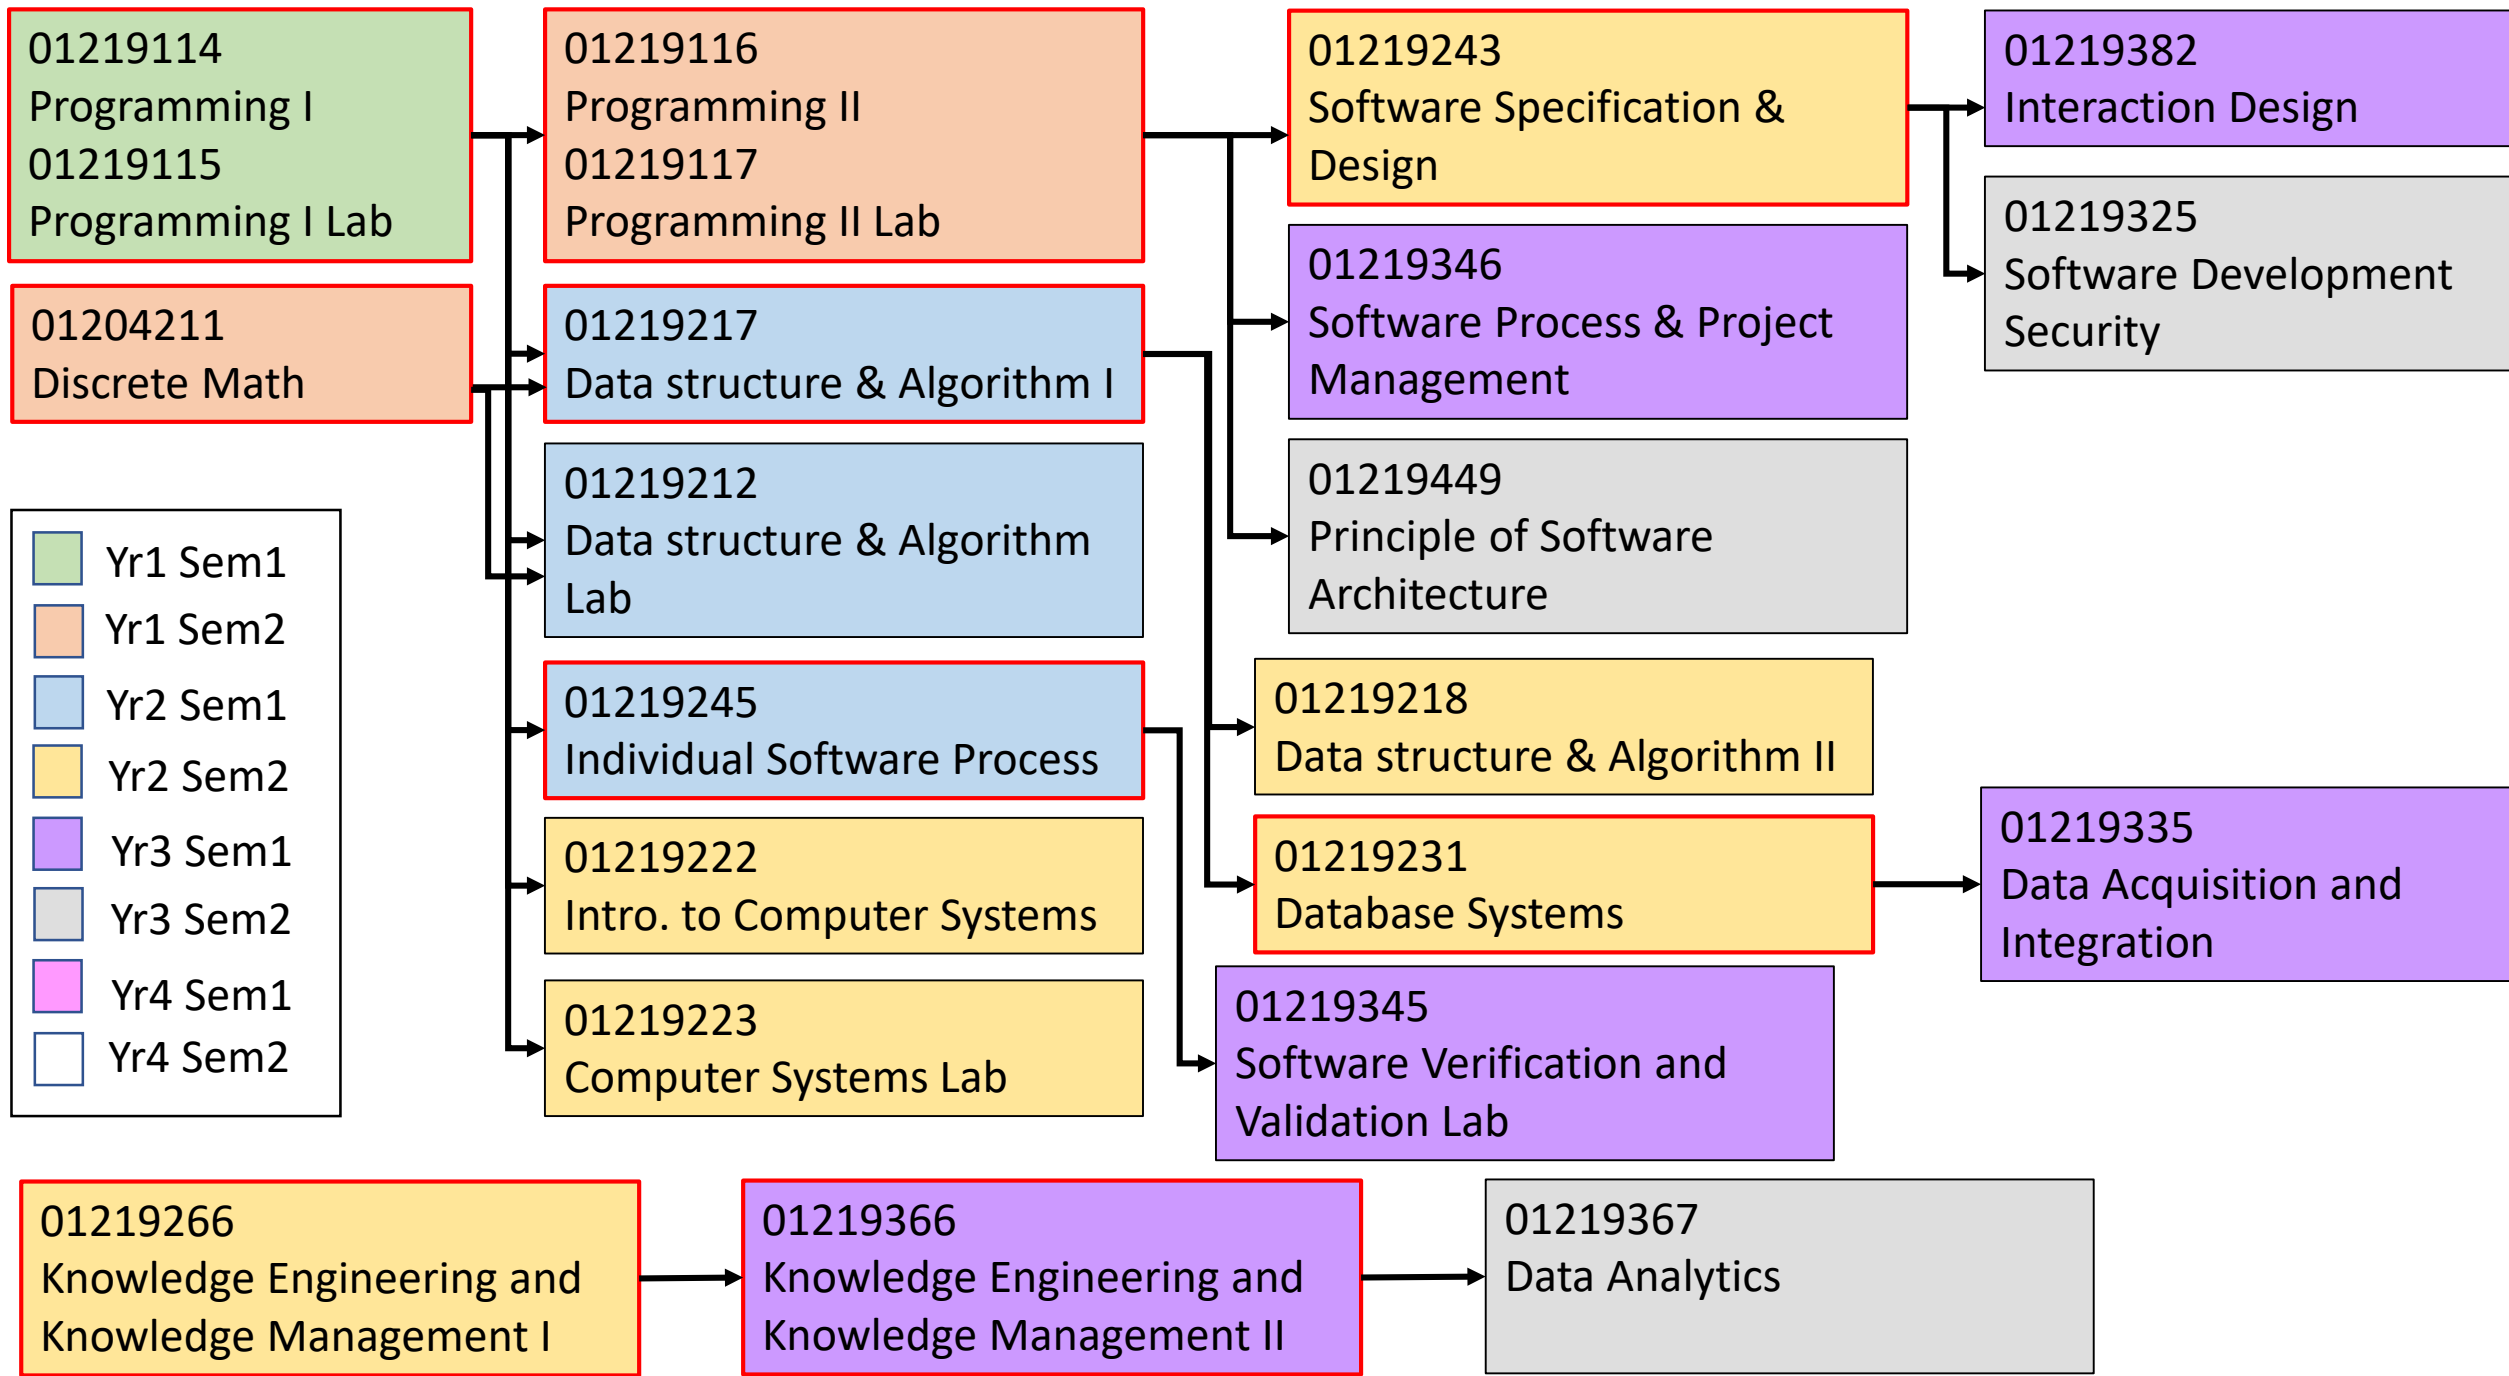

# SKE 2560 Curriculum

## Required Course Pre-Requisite Diagram

by

Department of Computer Engineering

Faculty of Engineering

Kasetsart University

## Exchange Student Program